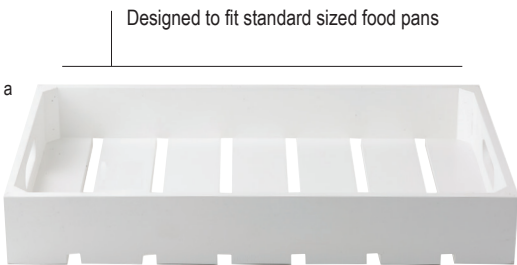

White Crates (above) Shown with Stainless Steel Reversible Risers, see page 34.

GASTRONORM DISPLAY CRATES

High quality designs that bring a rustic, yet contemporary, feel to your serving presentation

Solid wood construction
and reinforced corners

Item #	Description	Min Order/ Case Pack	List Price (€)
WHITE PAINTED WOOD			
a. CRATE11W	▶ 1:1 Crate, 70 mm Deep	1 / 8	46.37 ea
b. CRATE12W	▶ 1:2 Crate, 70 mm Deep	1 / 8	28.97 ea
c. CRATE13W	▶ 1:3 Crate, 70 mm Deep	1 / 14	19.10 ea
d. CRATE14W	▶ 1:4 Crate, 70 mm Deep	1 / 14	18.50 ea
ACACIA WOOD			
CRATE11	1:1 Crate, 70 mm Deep	1 / 8	44.44 ea
CRATE114	1:1 Crate, 110 mm Deep	1 / 3	61.20 ea
CRATE116	1:1 Crate, 160 mm Deep	1 / 3	81.94 ea
CRATE12	1:2 Crate, 70 mm Deep	1 / 8	27.04 ea
e. CRATE124	1:2 Crate, 110 mm Deep	1 / 10	45.10 ea
CRATE126	1:2 Crate, 160 mm Deep	1 / 6	49.80 ea
CRATE13	1:3 Crate, 70 mm Deep	1 / 14	17.28 ea
CRATE134	1:3 Crate, 110 mm Deep	1 / 10	37.04 ea
CRATE136	1:3 Crate, 160 mm Deep	1 / 6	43.56 ea
CRATE14	1:4 Crate, 70 mm Deep	1 / 14	16.63 ea